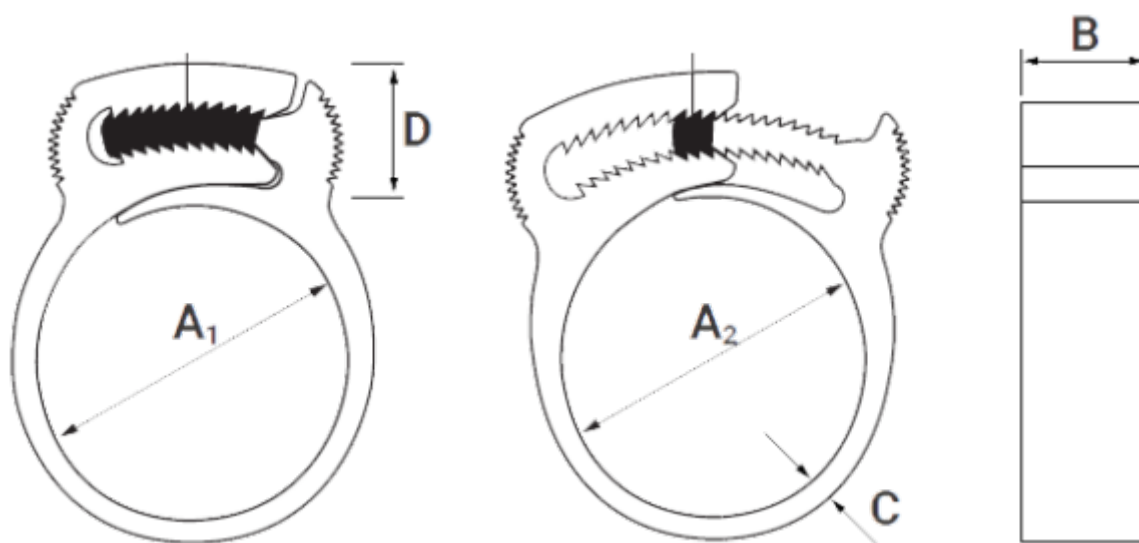

Data Sheet

Article number: 5602

Description: KLEEclips type AA Ø6.4-8.7

Measures

A1 = 6.5

A2 = 8.1

B = 4.5

C = 1.6

D = 9.9

Size = AA

Weight (g) = 82